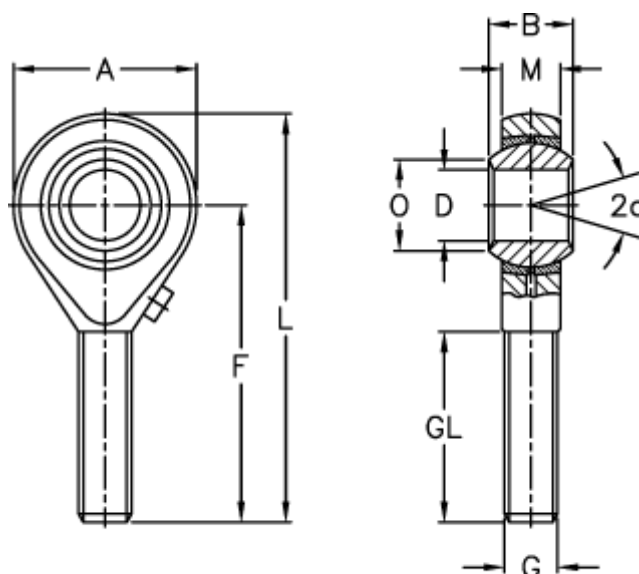

Article number: 54300910125

Description: LDK Rod end POS 10/F1
M10x1,25

Measures

A	= 26	L	= 61
a (degrees)	= 13	M	= 10.50
B	= 14	O	= 12.90
D	= 10	Static load C0 (kN)	= 17.2
Dynamic load C (kN)	= 7.5	Weight (g)	= 54
F	= 48		
g	= M10x1,25		
GL	= 29		